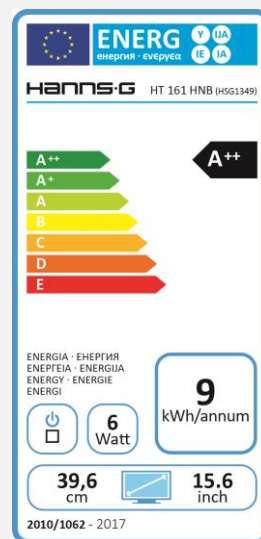

HDMI

15.6" / 39,6 cm
Part. No.: HT 161 HNB

SIZE, RESOLUTION

15.6" / 39,6cm

CONNECTIVITY, RATIO

HDMI
VGA

WINDOWS 10, VESA

Windows 10
Compatible

TOUCH DISPLAY FEATURES

10 Point
Touch

USB
Link

1366 x 768

16:9 Aspect Ratio

VESA
Wall-Mountable

7H
Surface

Adj
Stand

Display Size	39,62cm / 15.6" Diagonal
Panel Type	TFT – LED Backlight
Aspect Ratio	16:9
Resolution (H x V)	1366 x 768
Brightness	220cd/m ² (Typical)
Contrast (Typ.)	500:1 (Typical)
Contrast (Active)	40.000.000:1 (Active)
Viewing Angle L/R; U/D	110° H / 85° V (CR >5) – 90° H / 65° V (CR >10)
Response Time	12 msec (Typ)
Pixel Pitch	0,252 (H) x 0,252 (V) mm
Touch Type	Projected Capacitive Type – 10 Point Touch
Display Colors	262K Colors
Horizontal Frequency	30 ~ 61 kHz
Vertical Frequency	56 ~ 75 Hz
Max Display Frequency	1366 x 768 @ 60Hz
Input 1	D-Sub (VGA)
Input 2	HDMI
Input 3	USB (for Touch function)
Built-in Speakers	Yes 1W x 2; Earphone (Audio Out)
Power Consumption	On: 10W; Stand-by: ≤0,5W; Off: ≤0,5W
AC Power Range	External Power Supply Input: AC 100 ~ 240 Volt; 50 ~ 60 Hz Output: 12V – 3A
Product Dimensions	379,2 x 36,8 x 248,6 mm (W x D x H)
Packing Dimensions	453 x 86 x 390 (W x D x H)
Net / Gross Weight	1,32 Kgs / 2,36 Kgs
Bezel & Color Plan	Bezel Arm/ Base: Texture; Rear Cover - Texture

Supplier's Name	HANNSpree
Model Name	HT161HNB
Energy Efficiency Class	A++
Screen Size (Centimetres)	39,62
Screen Size (Inches)	15,60
On mode power Consumption (W)	6
Annual Energy Consumption* (kWh)	9
Standby-mode Power Consumption (W)	0,22
Off-mode Power Consumption (W)	-
Screen Resolution	1366 x 768