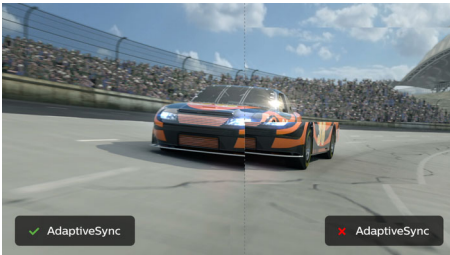

Adaptive-Sync technology

Gaming shouldn't be a choice between choppy gameplay or broken frames. Get fluid, artefact-free performance at virtually any frame rate with Adaptive-Sync technology, smooth quick refresh and ultra-fast response time.