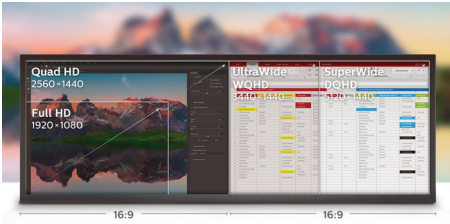

reddot award 2018
winner

PHILIPS

32:9 SuperWide curved LCD display
P Line 49 (48.8"/124 cm diag.), 5120 x 1440 (Dual QHD)

499P9H/00

Highlights

32:9 SuperWide

32:9 SuperWide 49" screen with 5120 x 1440 resolution is designed to replace multiscreen setups for a massive wide view. It's like having two 27" 16:9 Quad HD displays side by side. SuperWide monitors offer the screen area of dual monitors without the complicated setup.